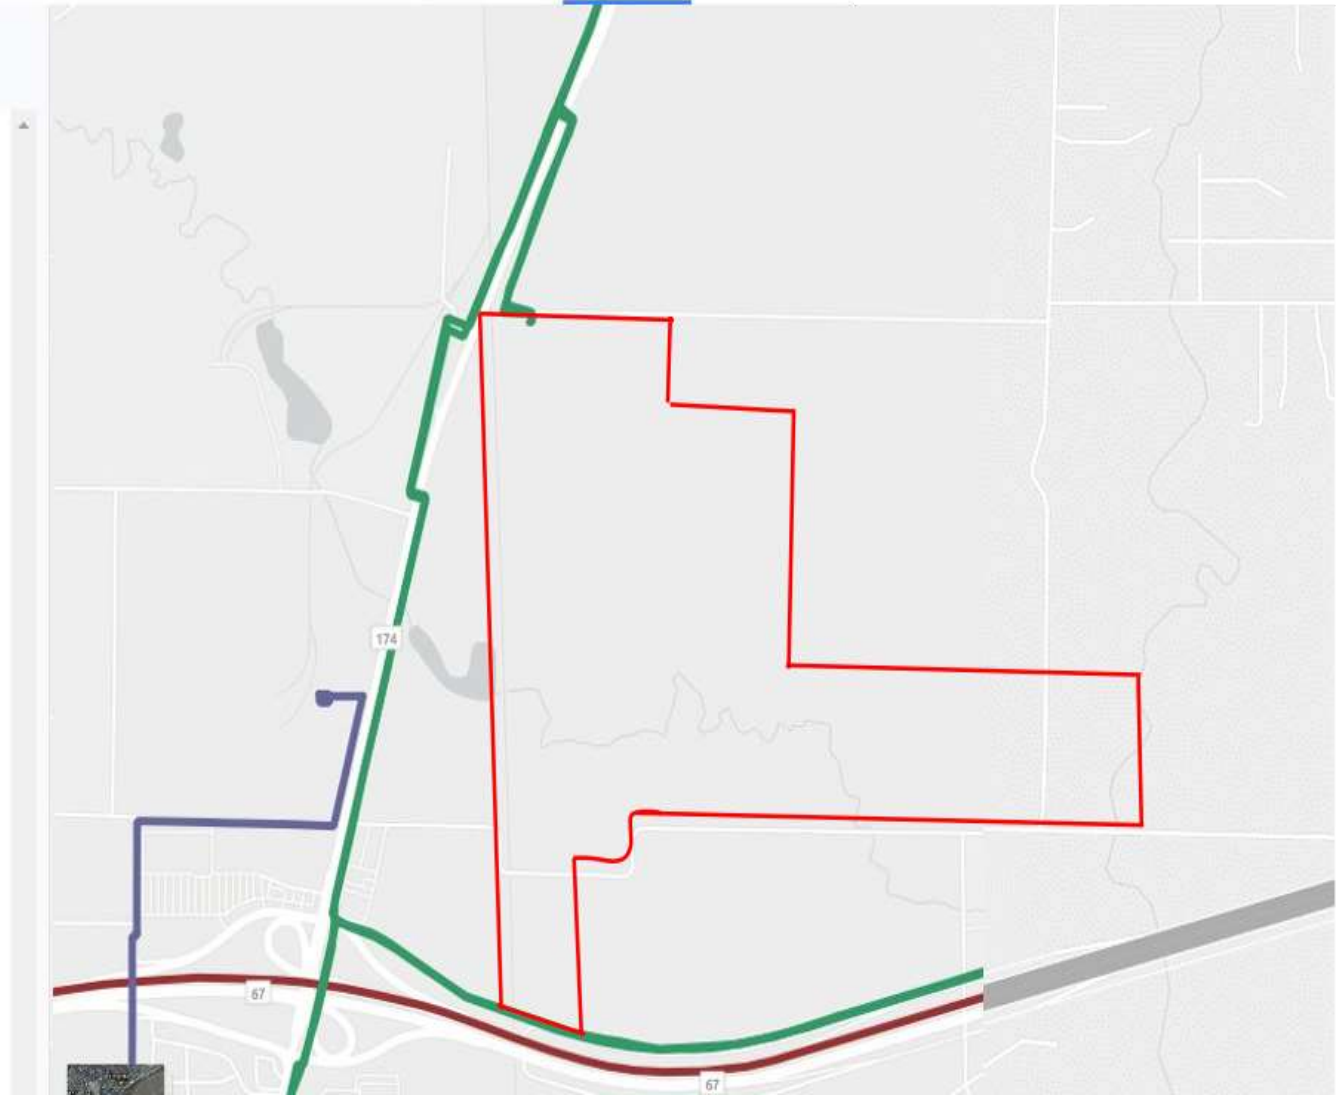

283.89 Acres Large Ramp Up Megawatt Potential

Site Location: [302 Burgess Road, Cleburne, TX 76031](#)

[Click to View Location](#)

Data Center Land Dallas Fort Worth Metroplex

302 Burgess Road Cleburne Texas

Fiber Map

Select Fiber

Fiber (3) [Clear All](#) | [Select All](#)

-  Unite Private Networks
-  Zayo Metro
-  Zito Business

Substations and Transmission Lines

Water Utilities Map