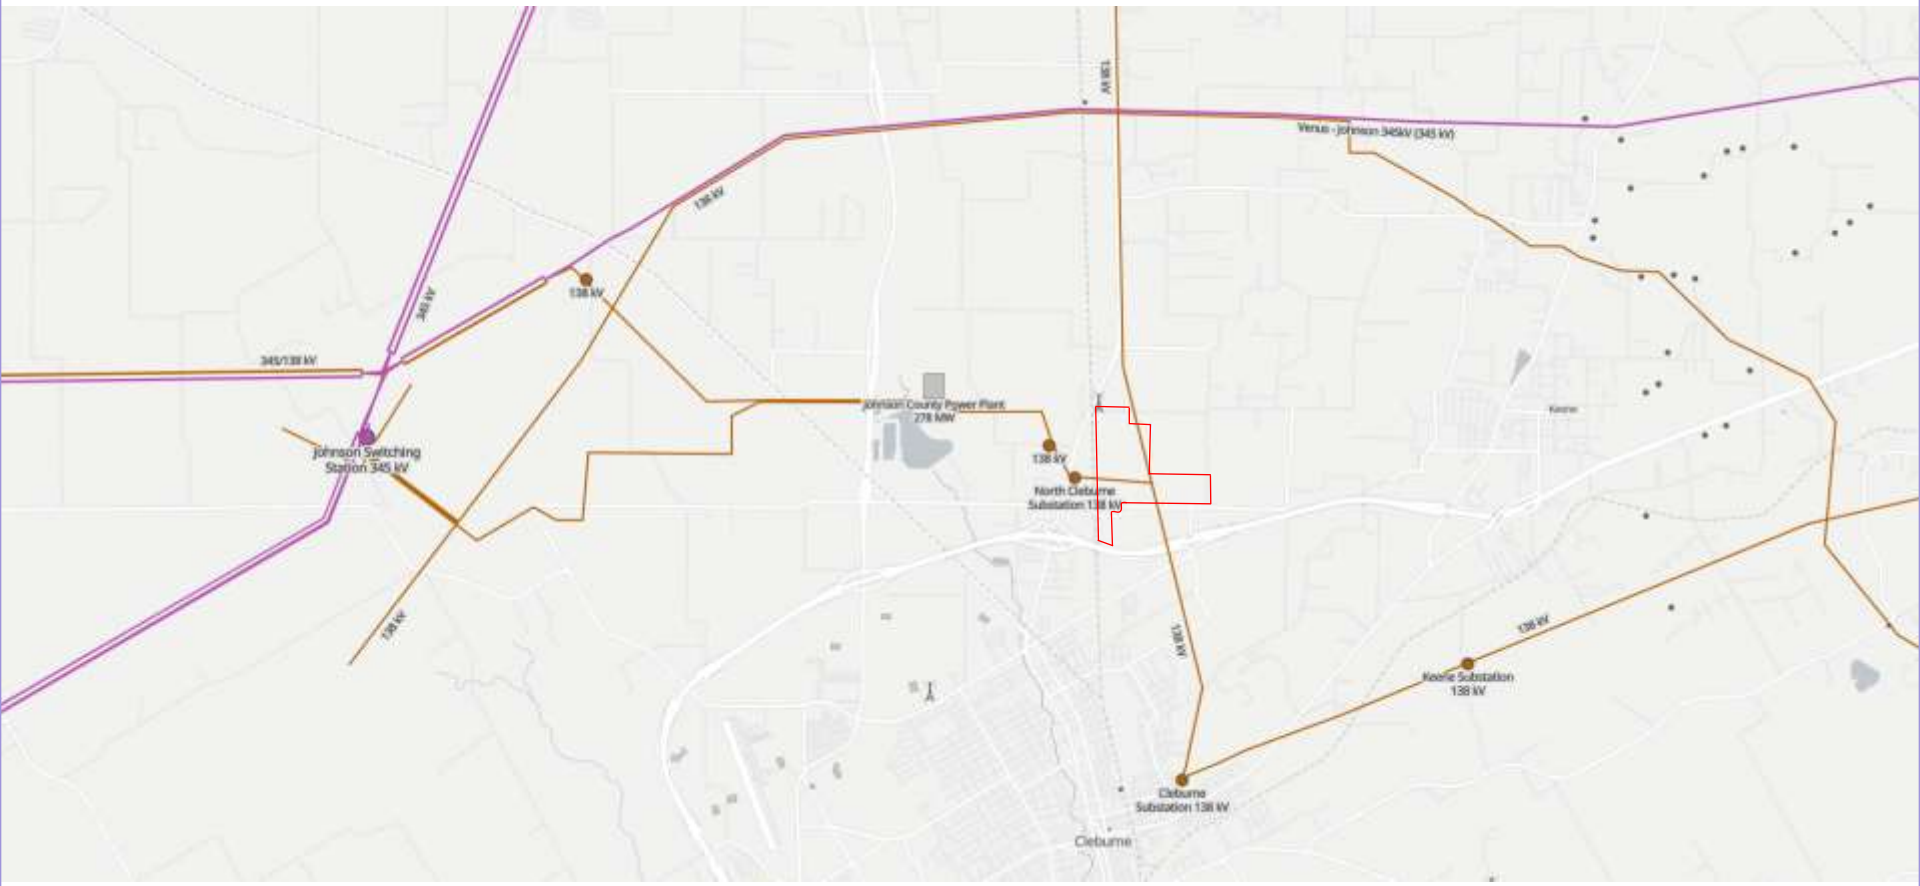

283.89 Acres Large Ramp Up Megawatt Potential

Site Location: [302 Burgess Road, Cleburne, TX 76031](#)

[Click to View Location](#)

Data Center Land Dallas Fort Worth Metroplex

302 Burgess Road Cleburne Texas

Fiber Map

Select Fiber

Fiber (3) [Clear All](#) | [Select All](#)

-  Unite Private Networks
-  Zayo Metro
-  Zito Business

Substations and Transmission Lines

Water Utilities Map