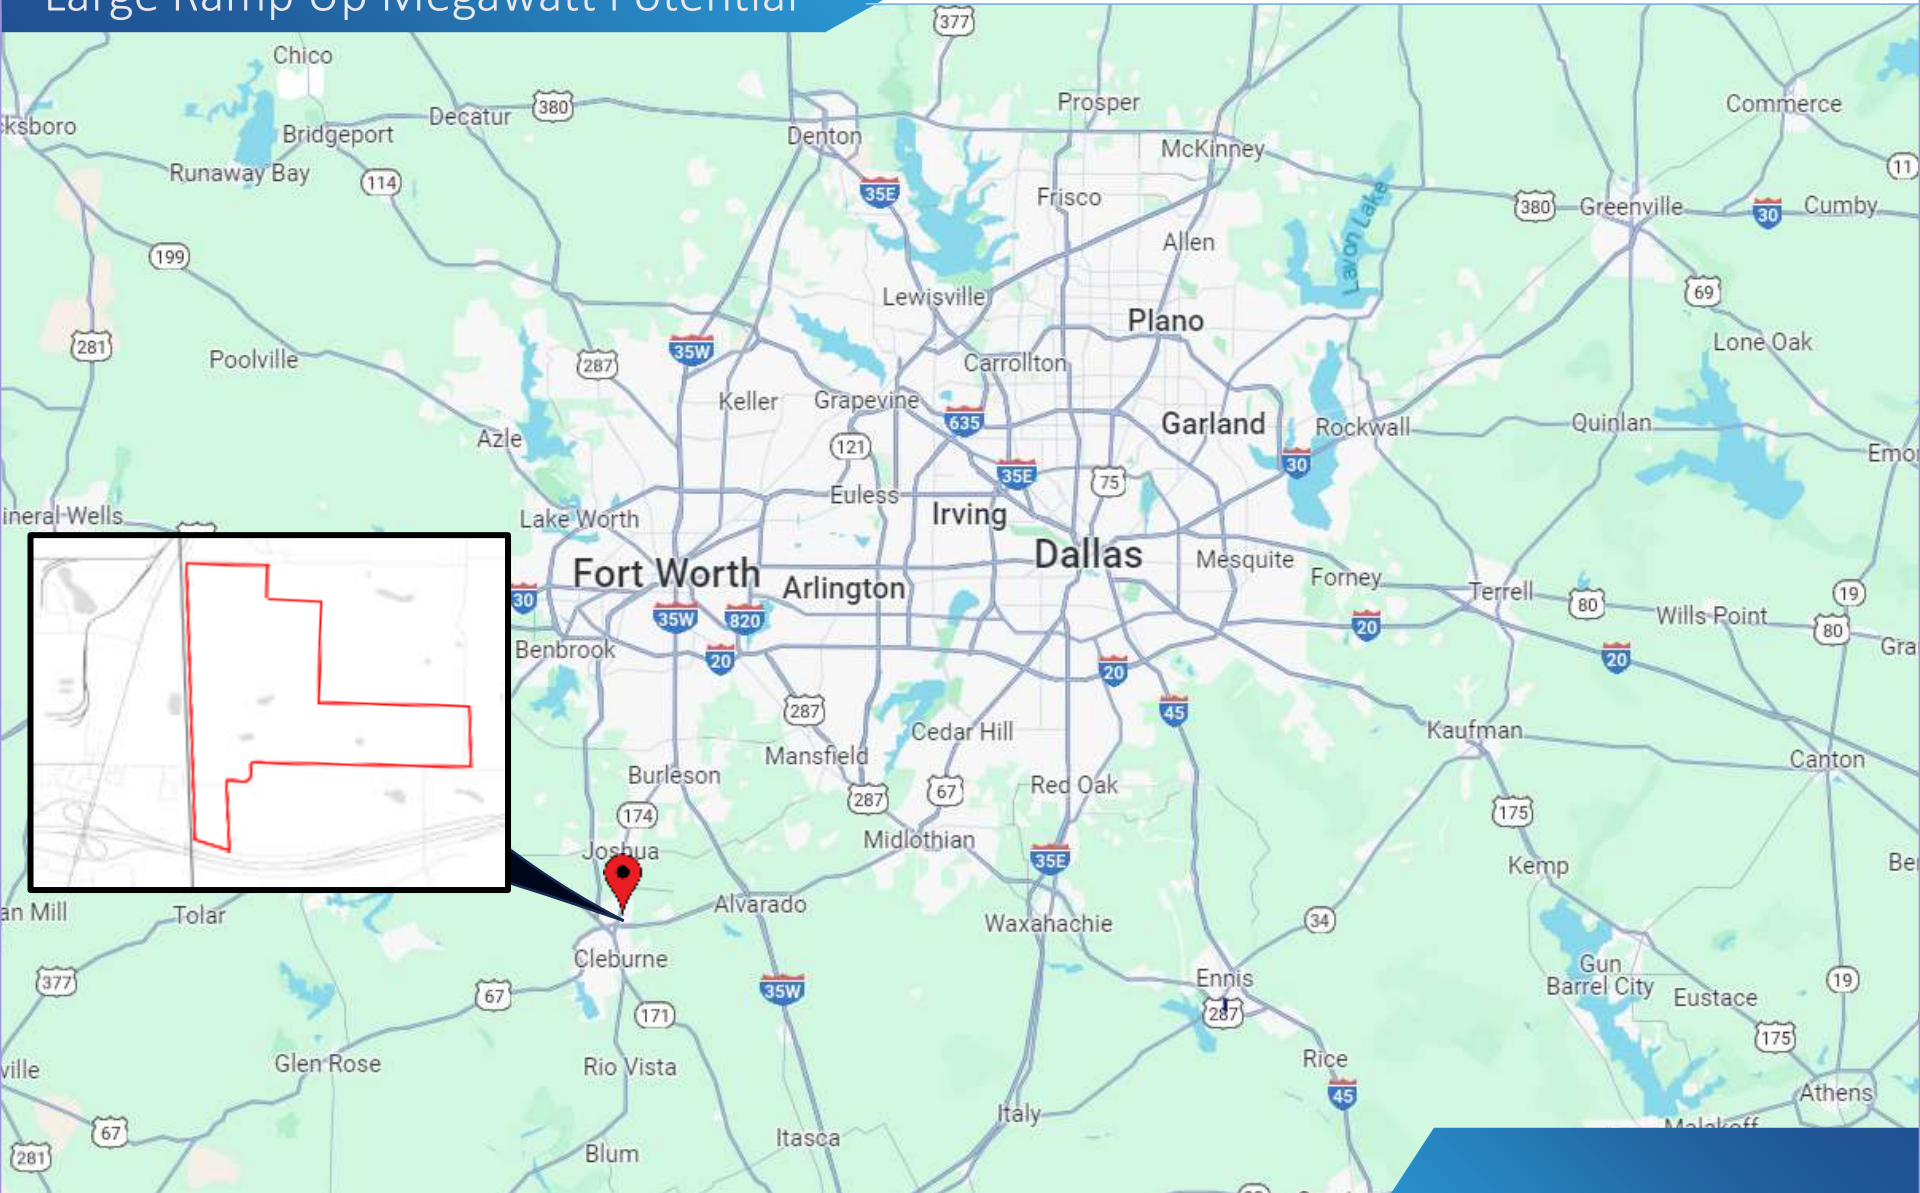

283.89 Acres Large Ramp Up Megawatt Potential

Site Location: [302 Burgess Road, Cleburne, TX 76031](#)

[Click to View Location](#)

Data Center Land Dallas Fort Worth Metroplex

302 Burgess Road Cleburne Texas