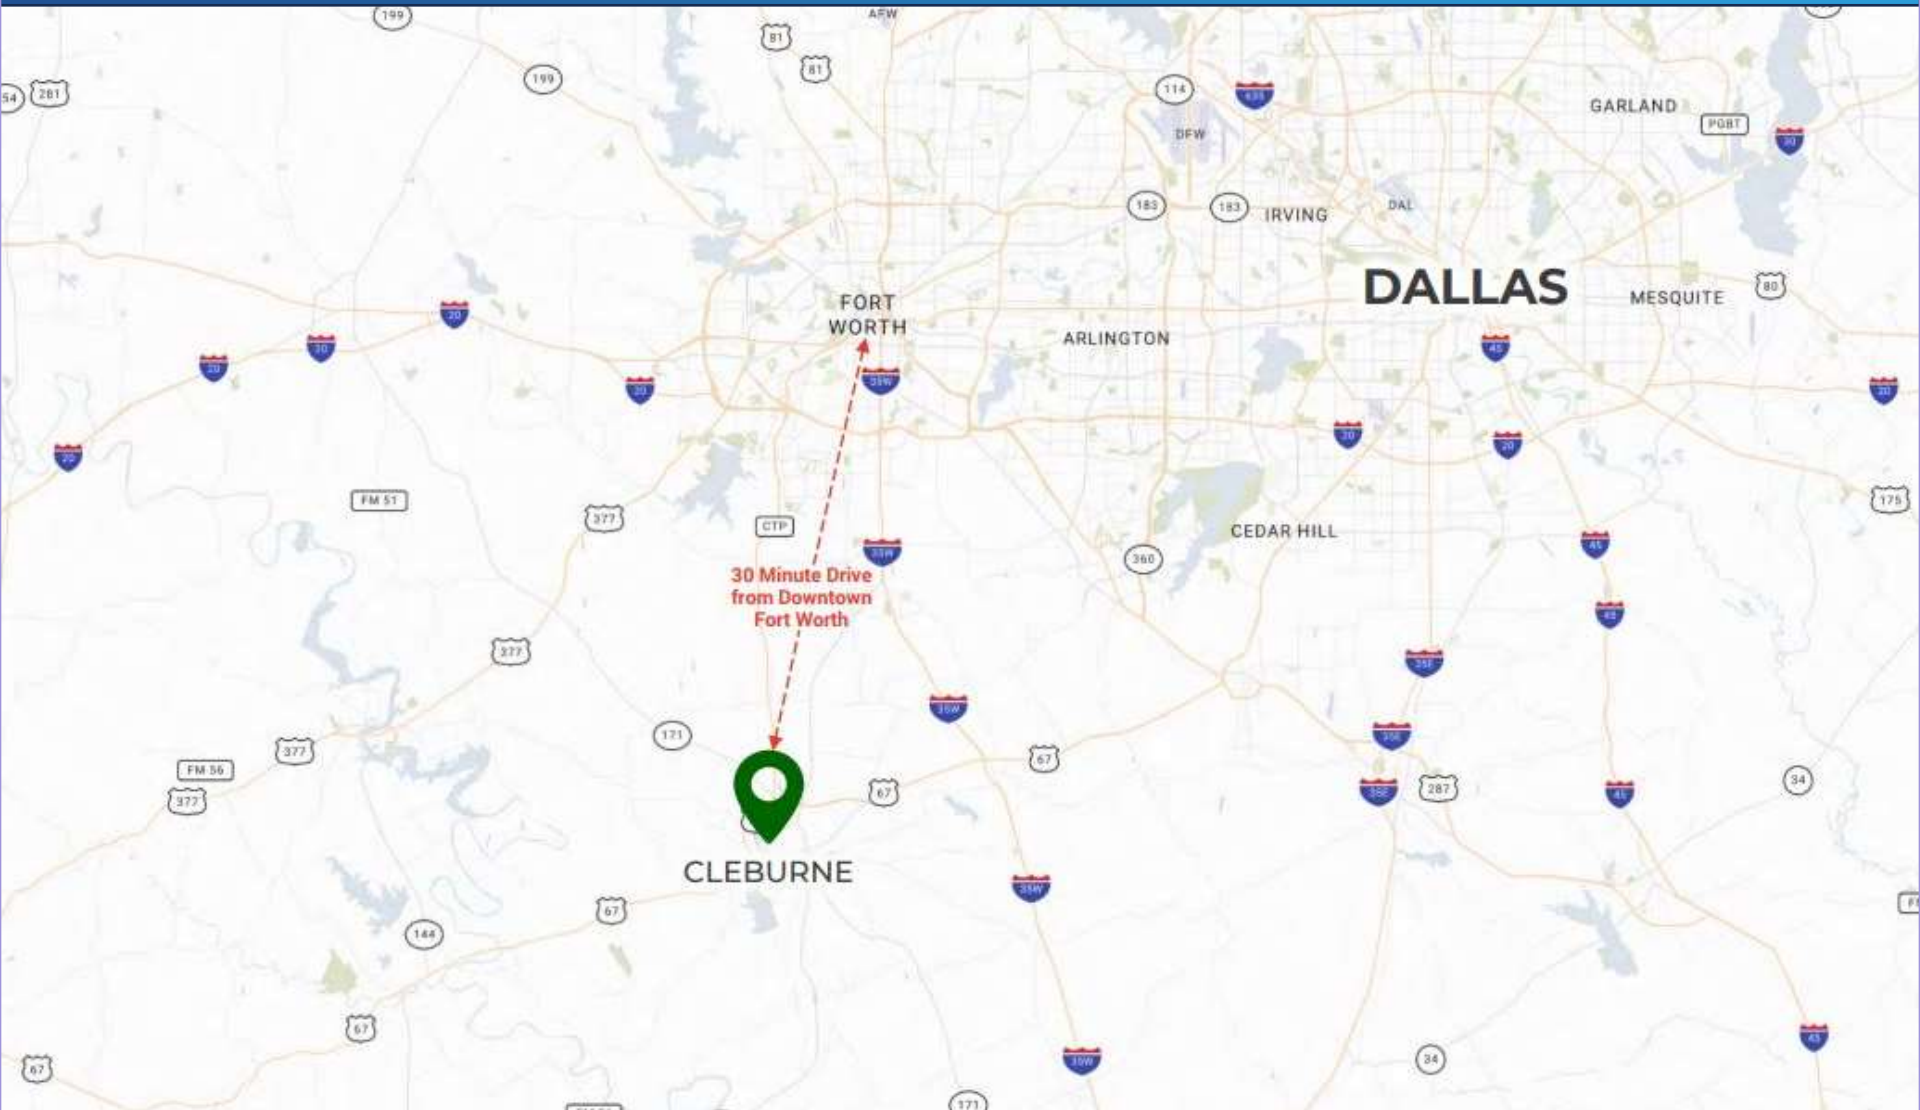

Dallas Fort Worth Metroplex Location