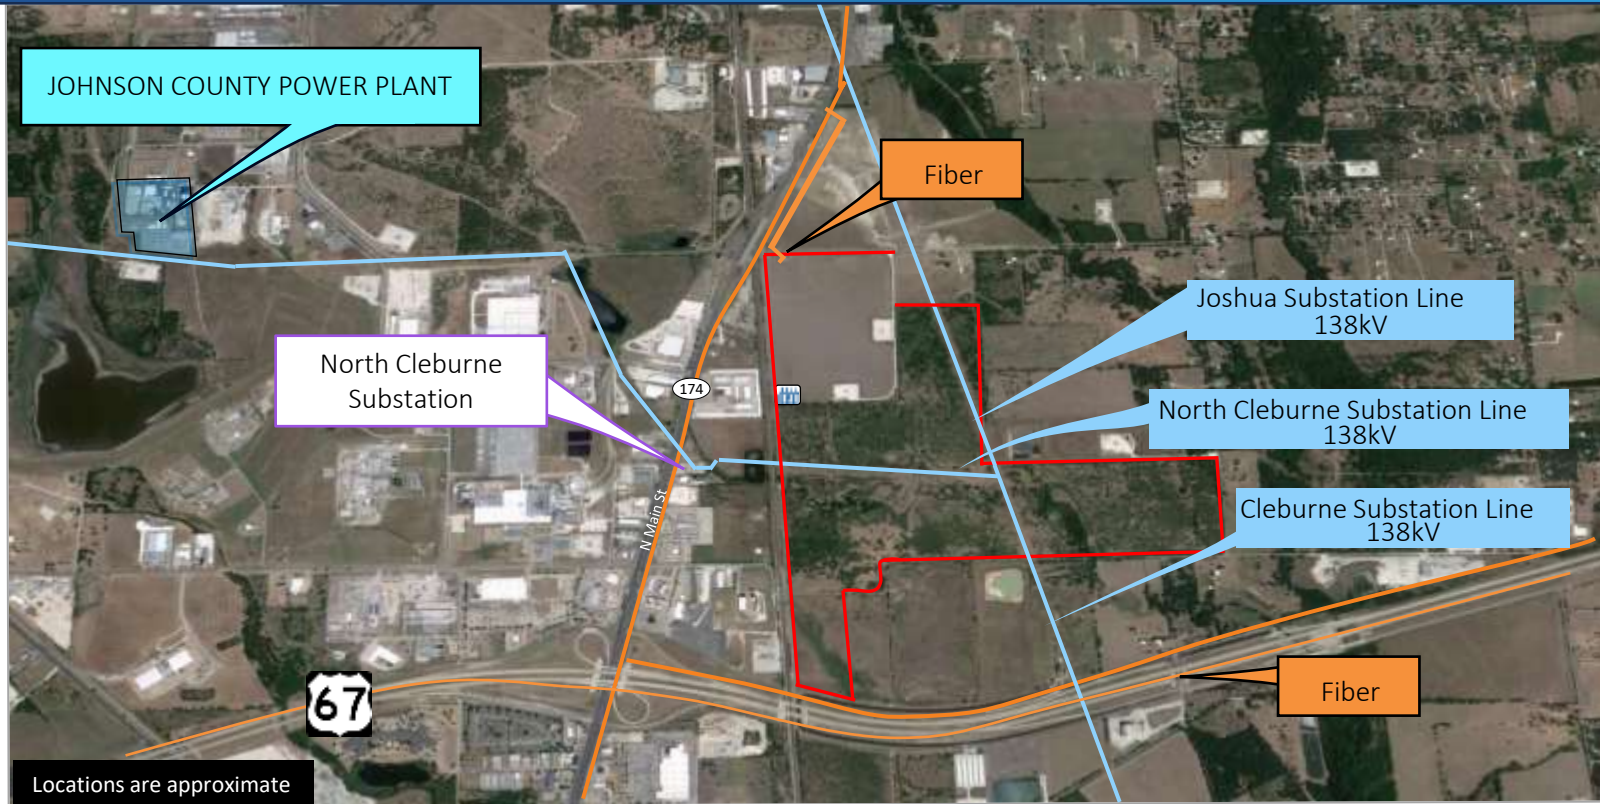

UNSTOPPABLE POWER: YOUR STRATEGIC ADVANTAGE

Seize the opportunity to dominate the industry with this strategically positioned property, ready to power your high-demand operations. Offering the rare capability to utilize immense megawatts of redundant non-stop power, this site is engineered for those who can't afford to pause.