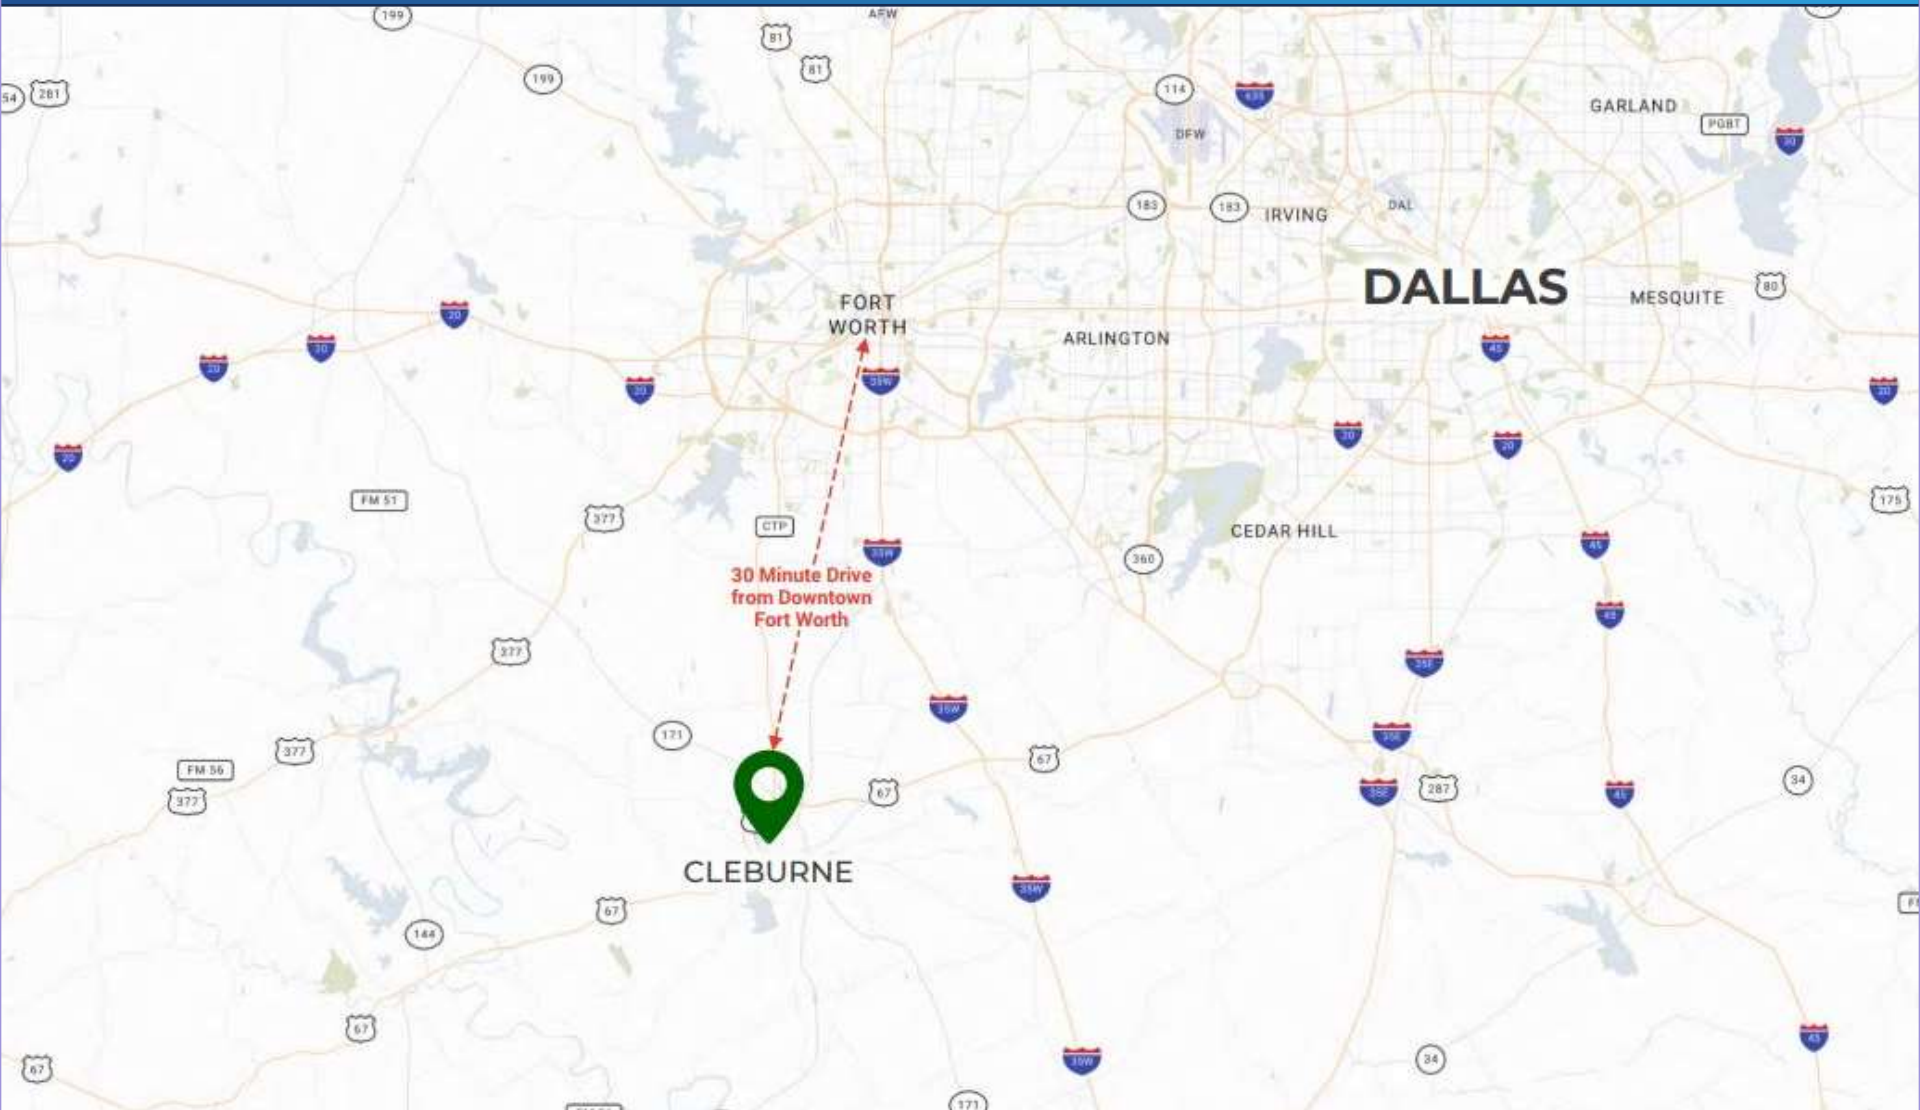

283.89 Acres Large Ramp Up Megawatt Potential

Site Location: [302 Burgess Road, Cleburne, TX 76031](#)

[Click to View Location](#)

Data Center Land Dallas Fort Worth Metroplex

302 Burgess Road Cleburne Texas

Dallas Fort Worth Metroplex Location

Substations and Transmission Lines

Power and Fiber

Fiber Map

Select Fiber

Fiber (3) [Clear All](#) | [Select All](#)

-  Unite Private Networks
-  Zayo Metro
-  Zito Business

Utilities Map