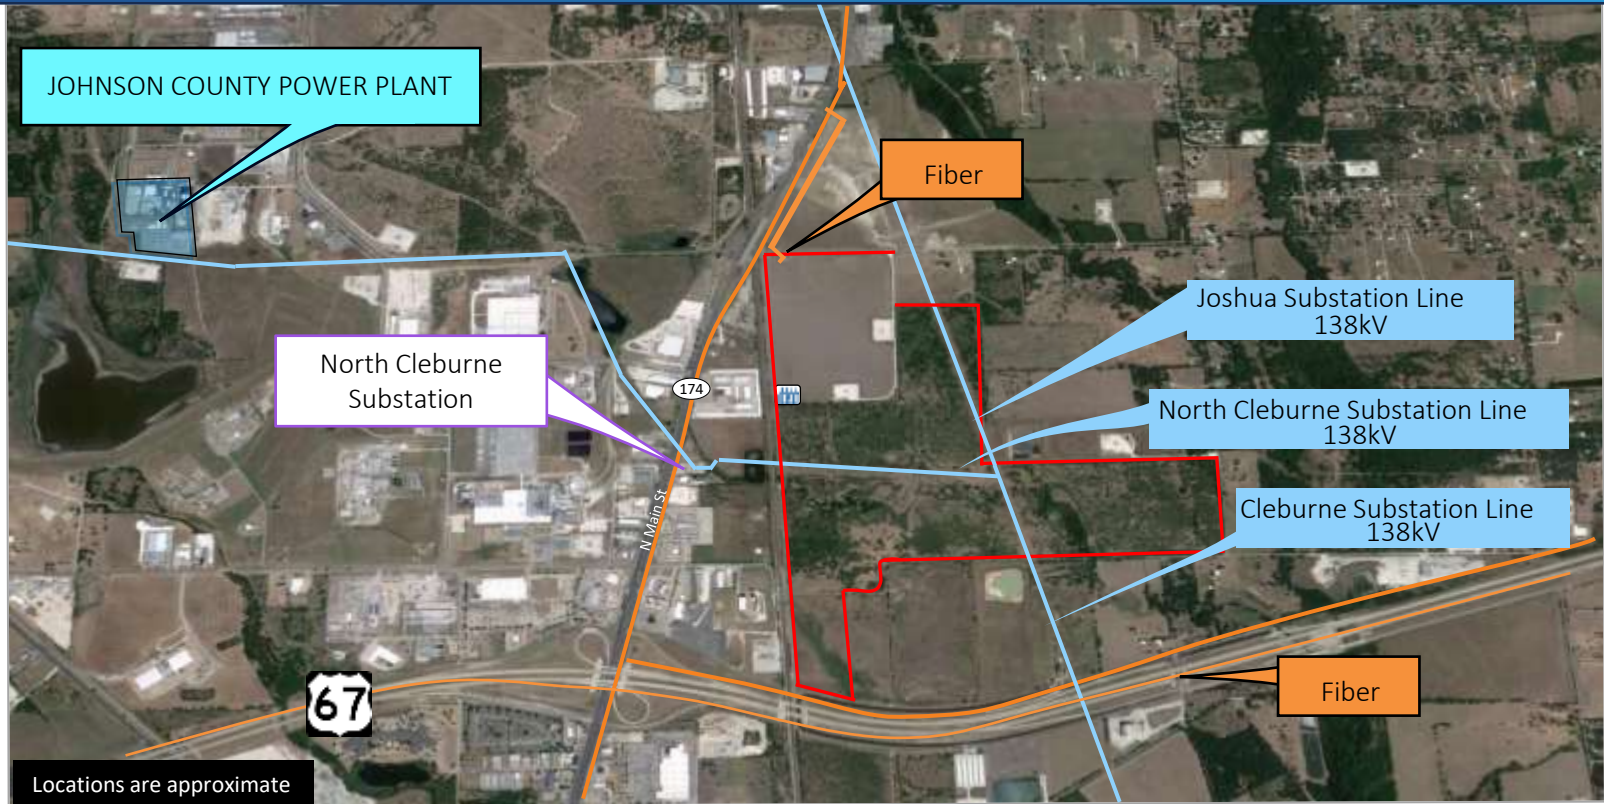

Power and Fiber