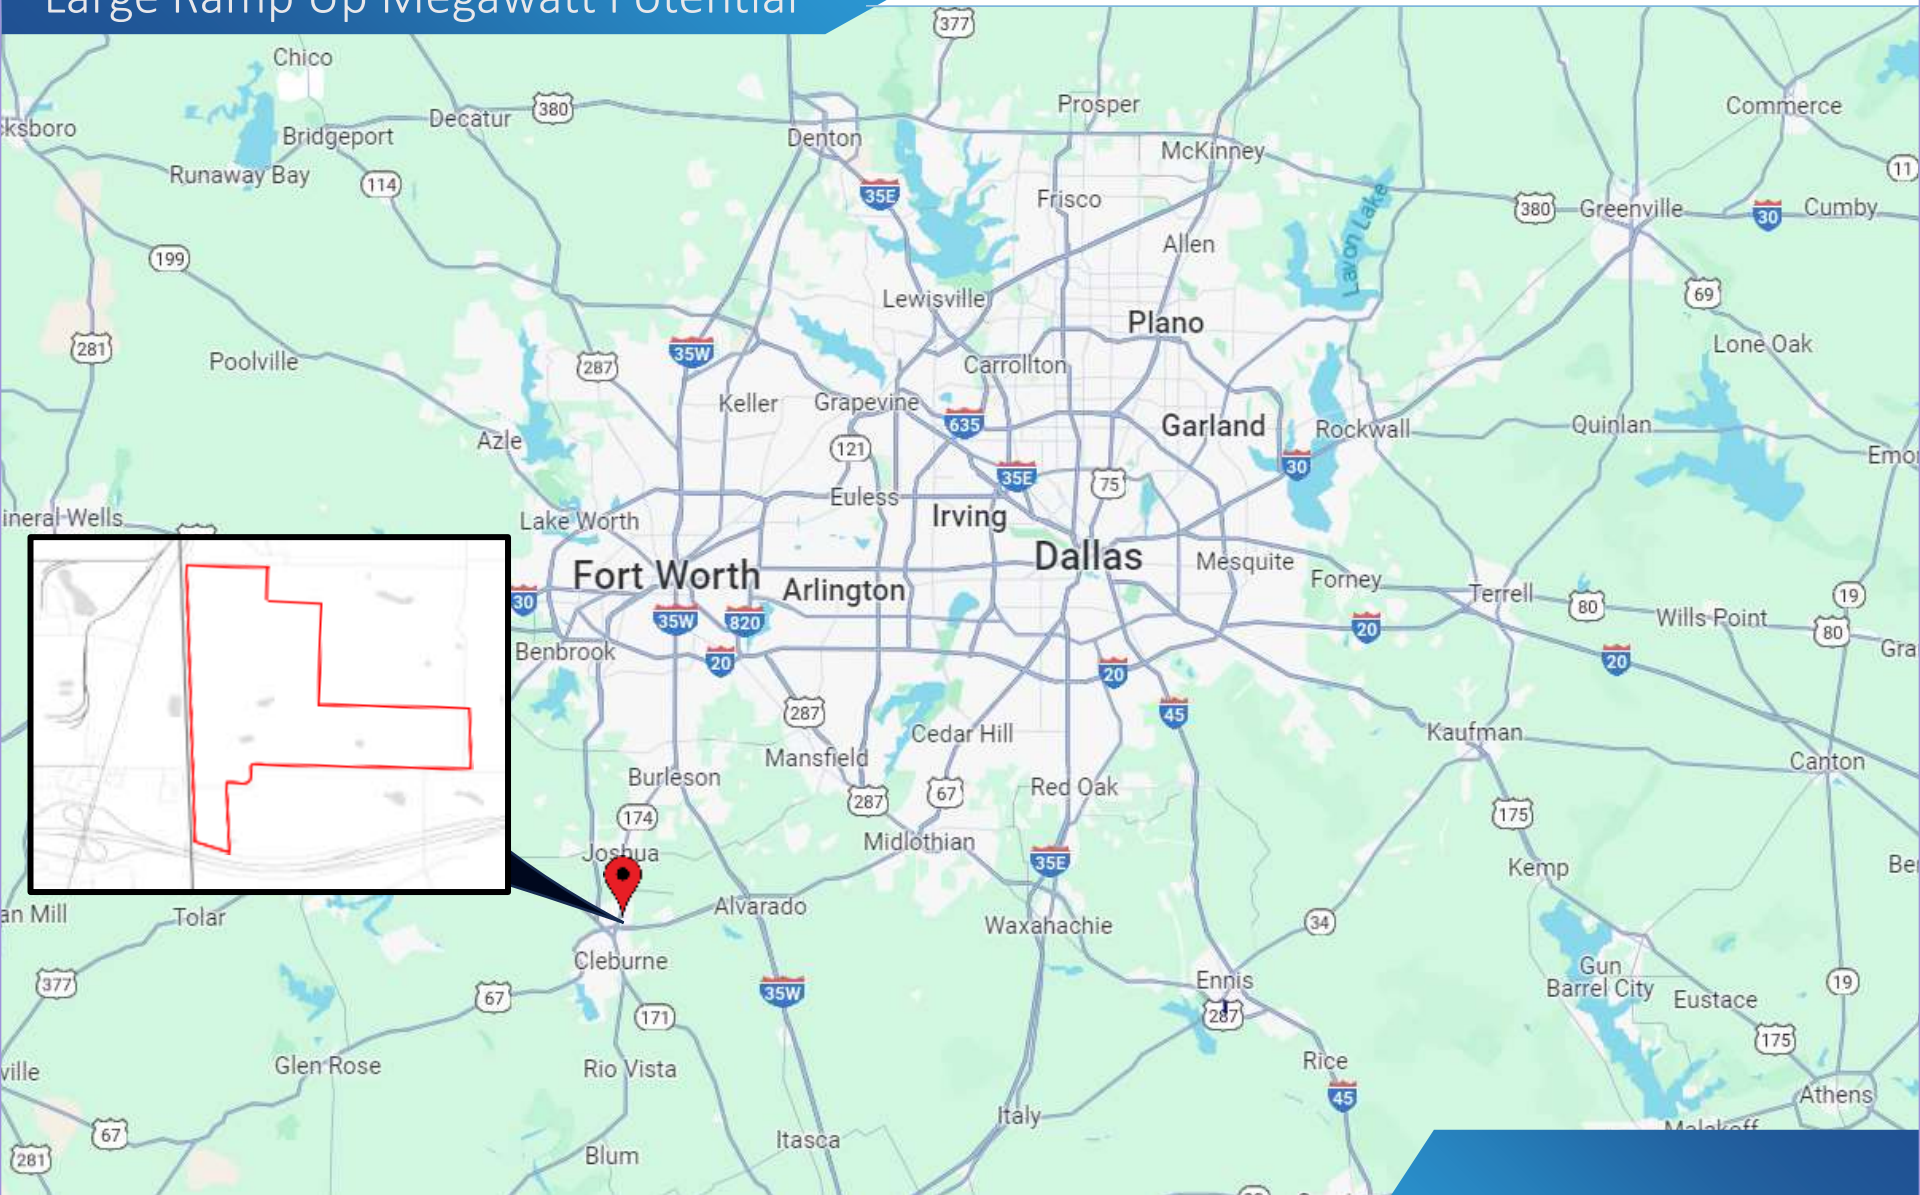

283.89 Acres Large Ramp Up Megawatt Potential

Site Location: [302 Burgess Road, Cleburne, TX 76031](#)

[Click to View Location](#)

Data Center Land Dallas Fort Worth Metroplex

302 Burgess Road Cleburne Texas

Dallas Fort Worth Metroplex Location

Substations and Transmission Lines

Power and Fiber

Fiber Map

Select Fiber

Fiber (3) [Clear All](#) | [Select All](#)

-  Unite Private Networks
-  Zayo Metro
-  Zito Business

Utilities Map