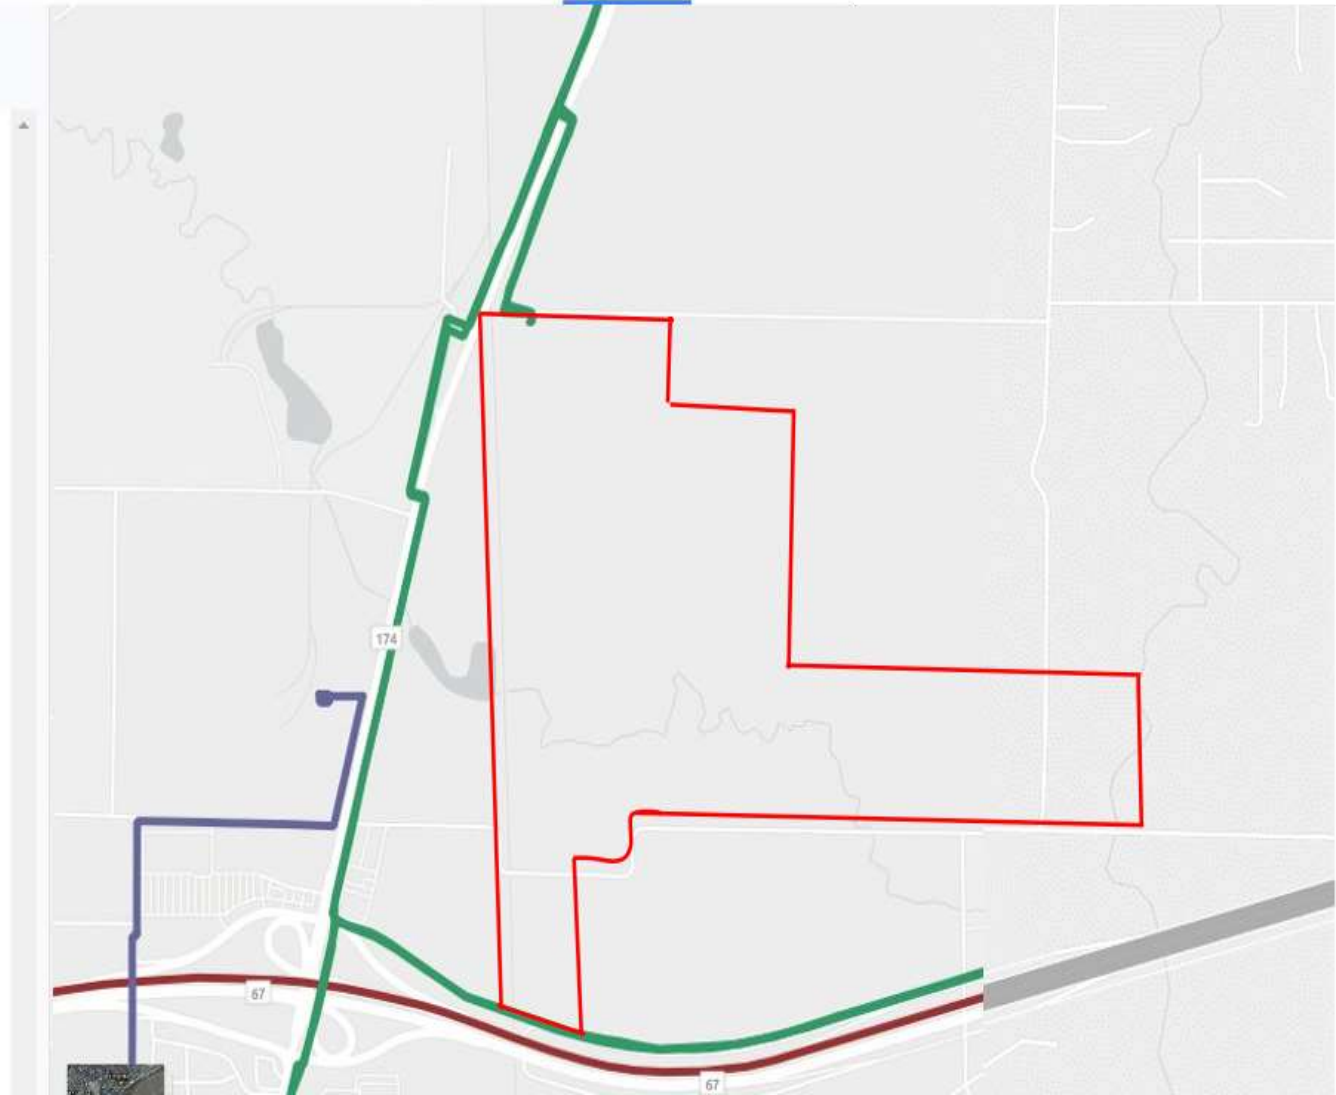

283.89 Acres Large Ramp Up Megawatt Potential

Site Location: [302 Burgess Road, Cleburne, TX 76031](#)

[Click to View Location](#)

Data Center Land Dallas Fort Worth Metroplex

302 Burgess Road Cleburne Texas

Dallas Fort Worth Metroplex Location

Substations and Transmission Lines

Power and Fiber

Fiber Map

Select Fiber

Fiber (3) [Clear All](#) | [Select All](#)

-  Unite Private Networks
-  Zayo Metro
-  Zito Business

Utilities Map