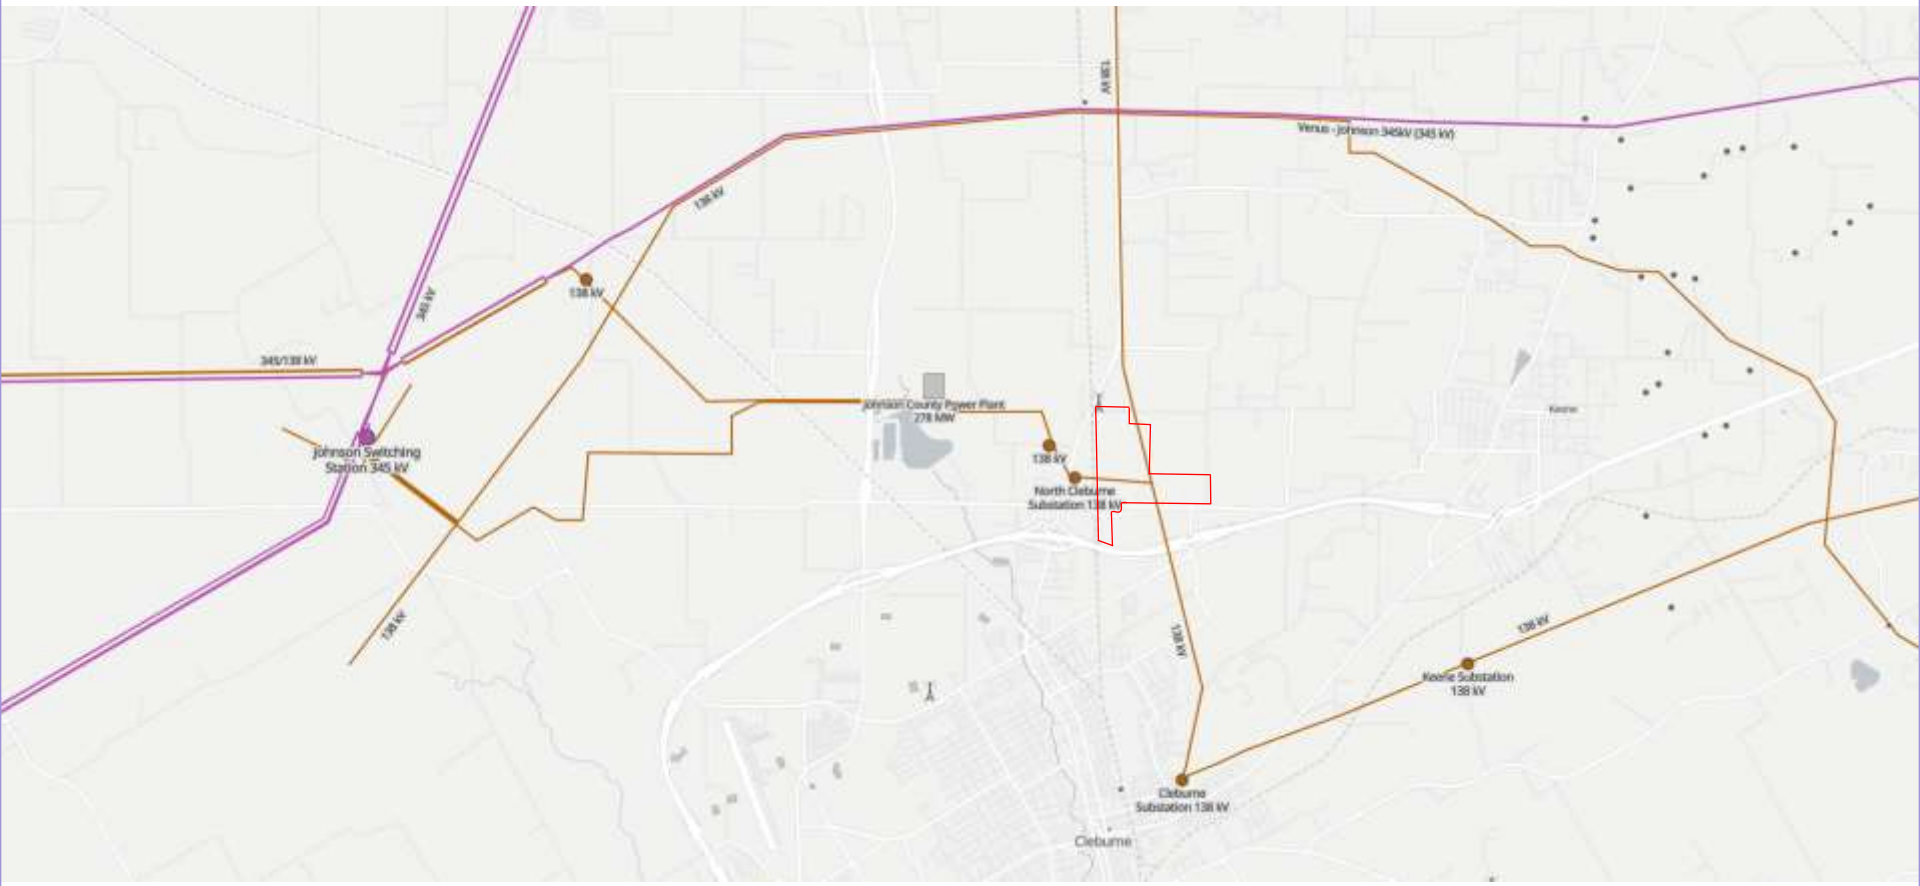

283.89 Acres Large Ramp Up Megawatt Potential

Site Location: [302 Burgess Road, Cleburne, TX 76031](#)

[Click to View Location](#)

Data Center Land Dallas Fort Worth Metroplex

302 Burgess Road Cleburne Texas

Dallas Fort Worth Metroplex Location

Substations and Transmission Lines

Power and Fiber

Fiber Map

Select Fiber

Fiber (3) [Clear All](#) | [Select All](#)

-  Unite Private Networks
-  Zayo Metro
-  Zito Business

Utilities Map